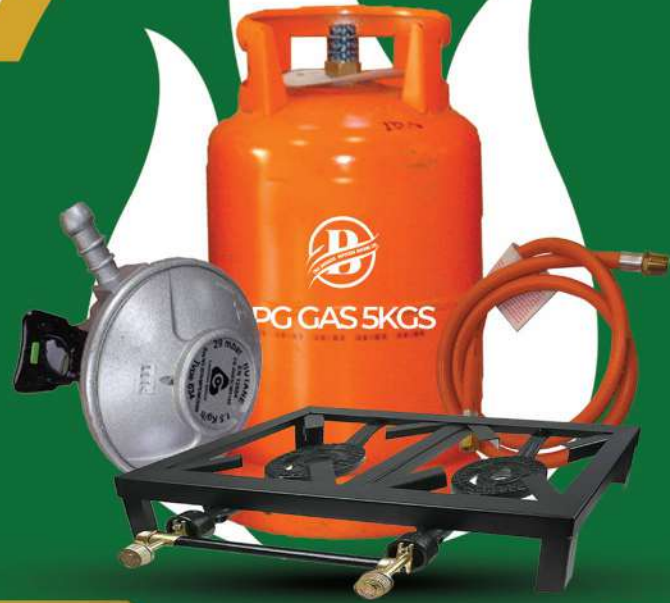

**TREE BUSINESS SUPPLIERS  
MALAWI LIMITED**

**COOKING MADE  
EASY WITH OUR  
GAS BURNERS!**

**Cash MK 100,000**

**Loan MK 120,000**

**Deposit MK 40,000**

**Duration 3 Months**